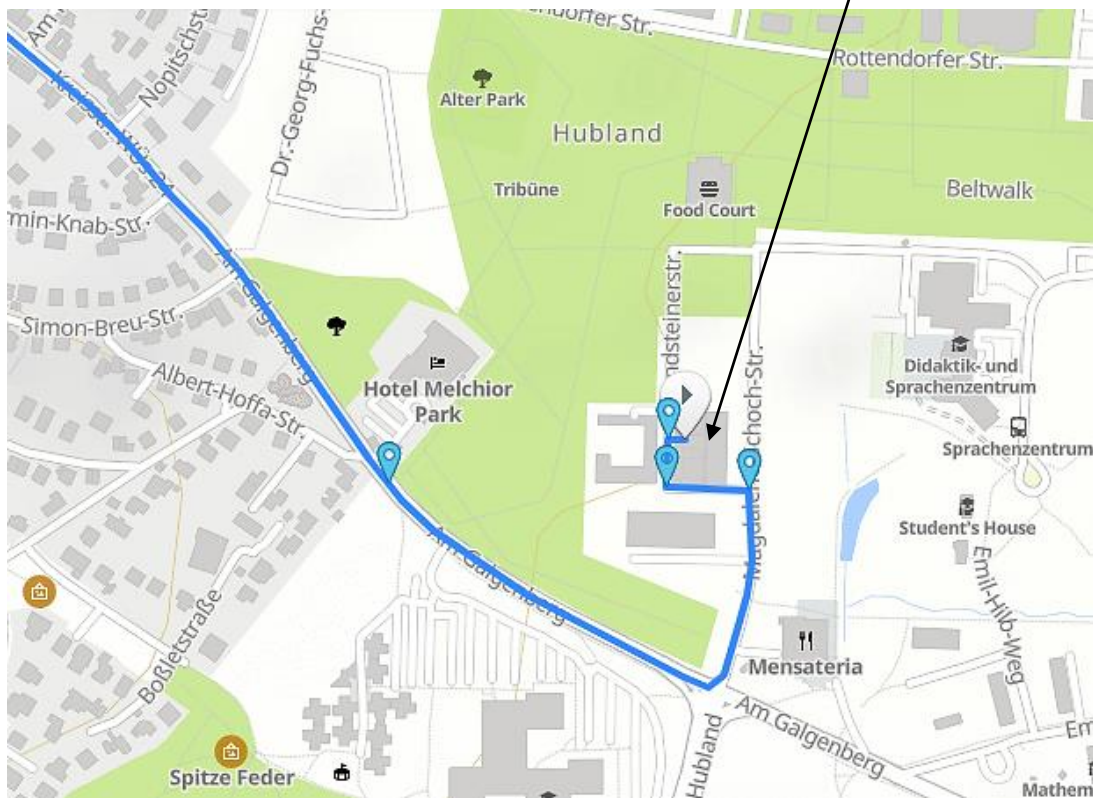

By car:

- arriving from highway A3 (Frankfurt, München) → Exit 70: onto B19 → turn right onto Ebertklinge → turn left onto Schellingsstraße → turn right onto Keesburgstraße → turn left onto “Am Hubland” → go straight ahead onto Magdalene-Schoch-Straße → turn left onto Landsteinerstraße. The parking lot is on the right.
- arriving from highway A7 (Schweinfurt, Ulm) → Exit: *Wü/Estenfeld* onto B19 → turn left onto Salvatorstraße → turn left onto Rottendorfer Straße → turn right onto “Am Galgenberg” → turn left onto Magdalene-Schoch-Straße → turn right onto Landsteinerstraße. The parking lot is on the right.

On-site parking for visitors is located directly in front of the building. You may also find enough parking space along the street.

By bus:Starting from Würzburg central station (line 29)

Take bus line 29, direction *Hubland/Landesgartenschau*, at the bus terminal in front of the central station. Leave the bus at the stop “LGS Süd”. After about 50m take the steps on the left between the two office blocks.

Starting from Würzburg central station (line 14)

Take bus line 14, direction *Gerbrunn*, at the bus terminal in front of the central station. Leave the bus at the stop “*Philosophisches Institut*” and cross the street to the left at the traffic lights on the crossroad. After about 500m take the steps on the left between the two office blocks.

By train:

Leave the train at *Würzburg Hauptbahnhof*.

If you want to travel by bus, please take line 29 or 14 as described above.

If you want to travel by taxi, you can find the taxi stand to your left when leaving the central station building.